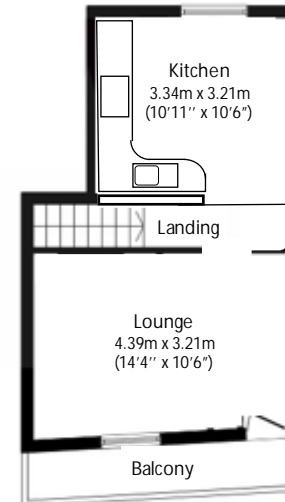

Ground Floor

First Floor

Brougham Place, Bath, BA1

Total floor area 75.0 sq. m. (807 sq. ft.) approx

This plan is for illustration purposes only and may not be representative of the property. Plan not to scale.